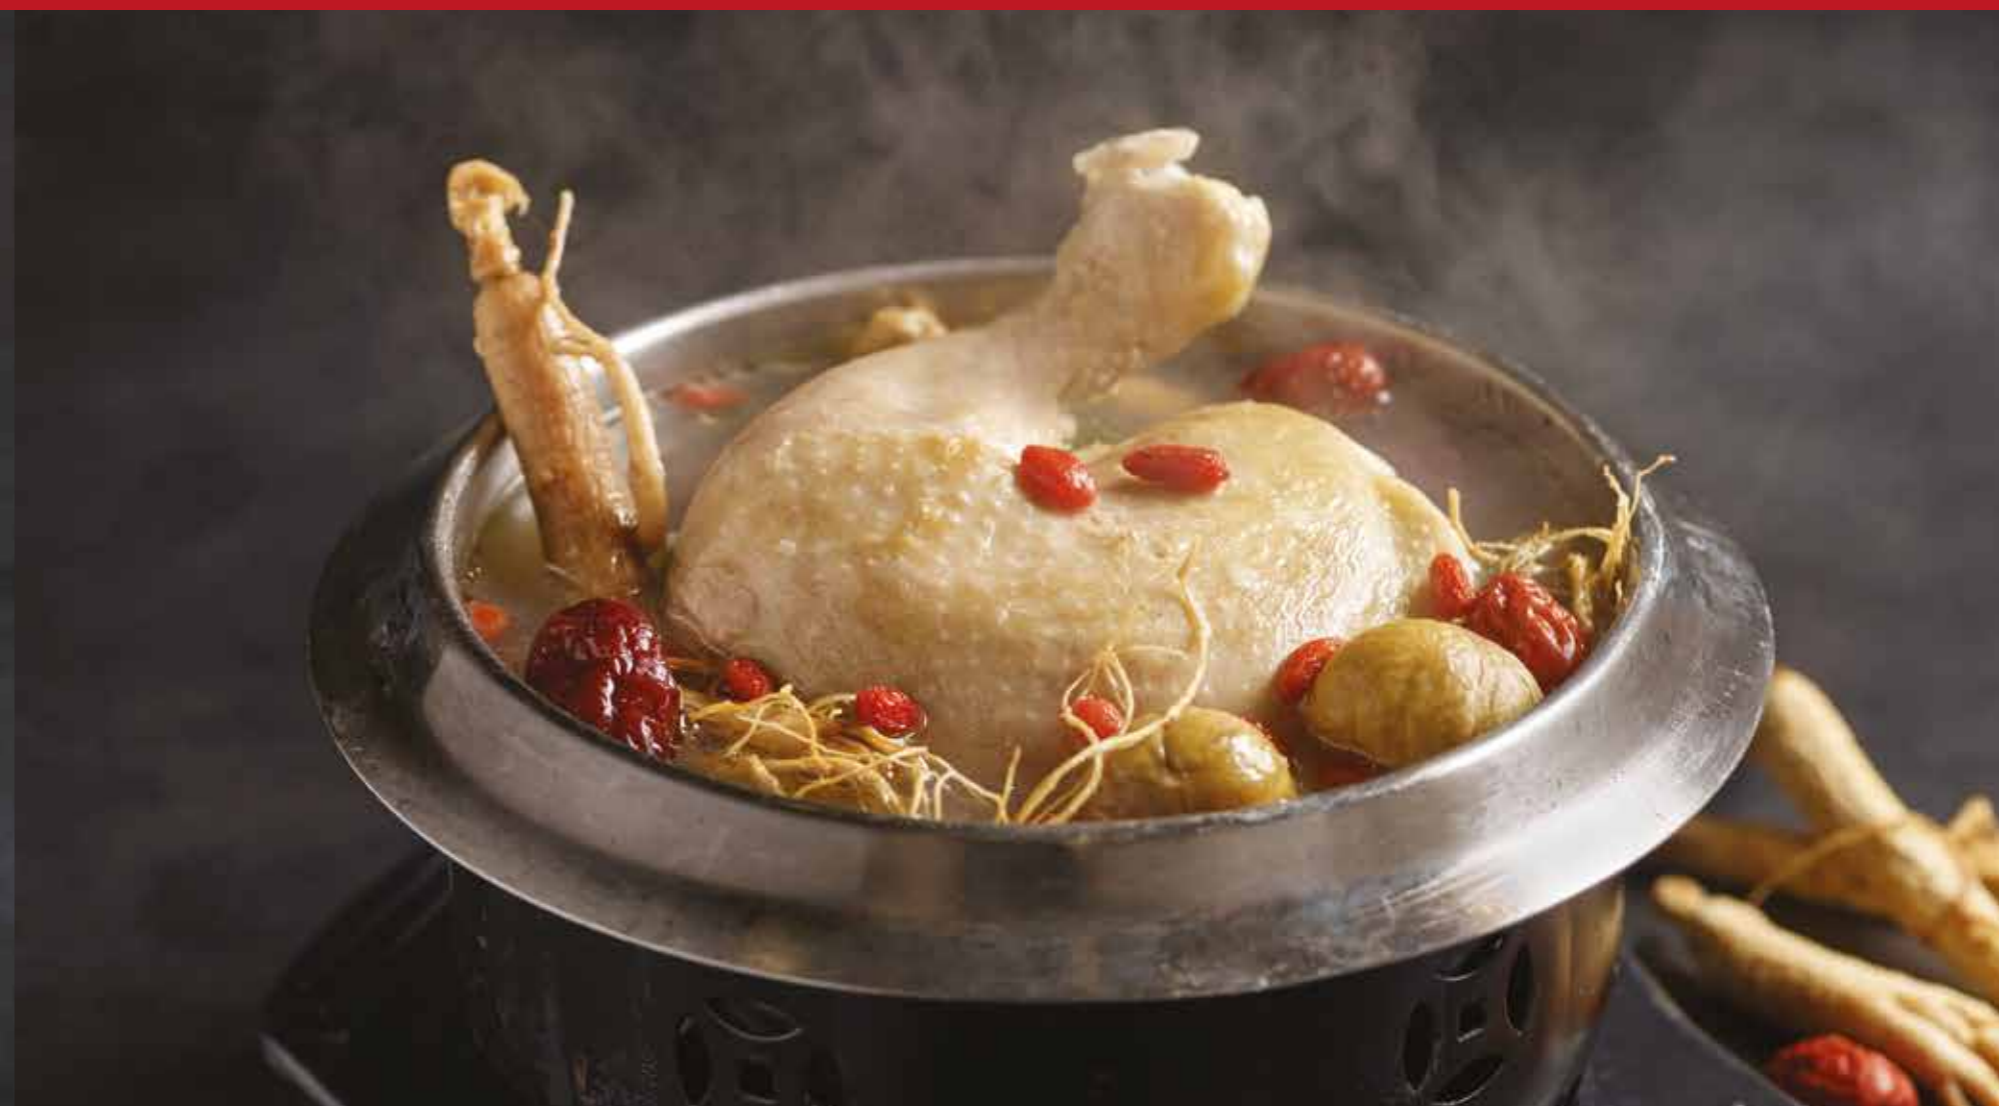

Ginseng Chicken Hot Pot

$18